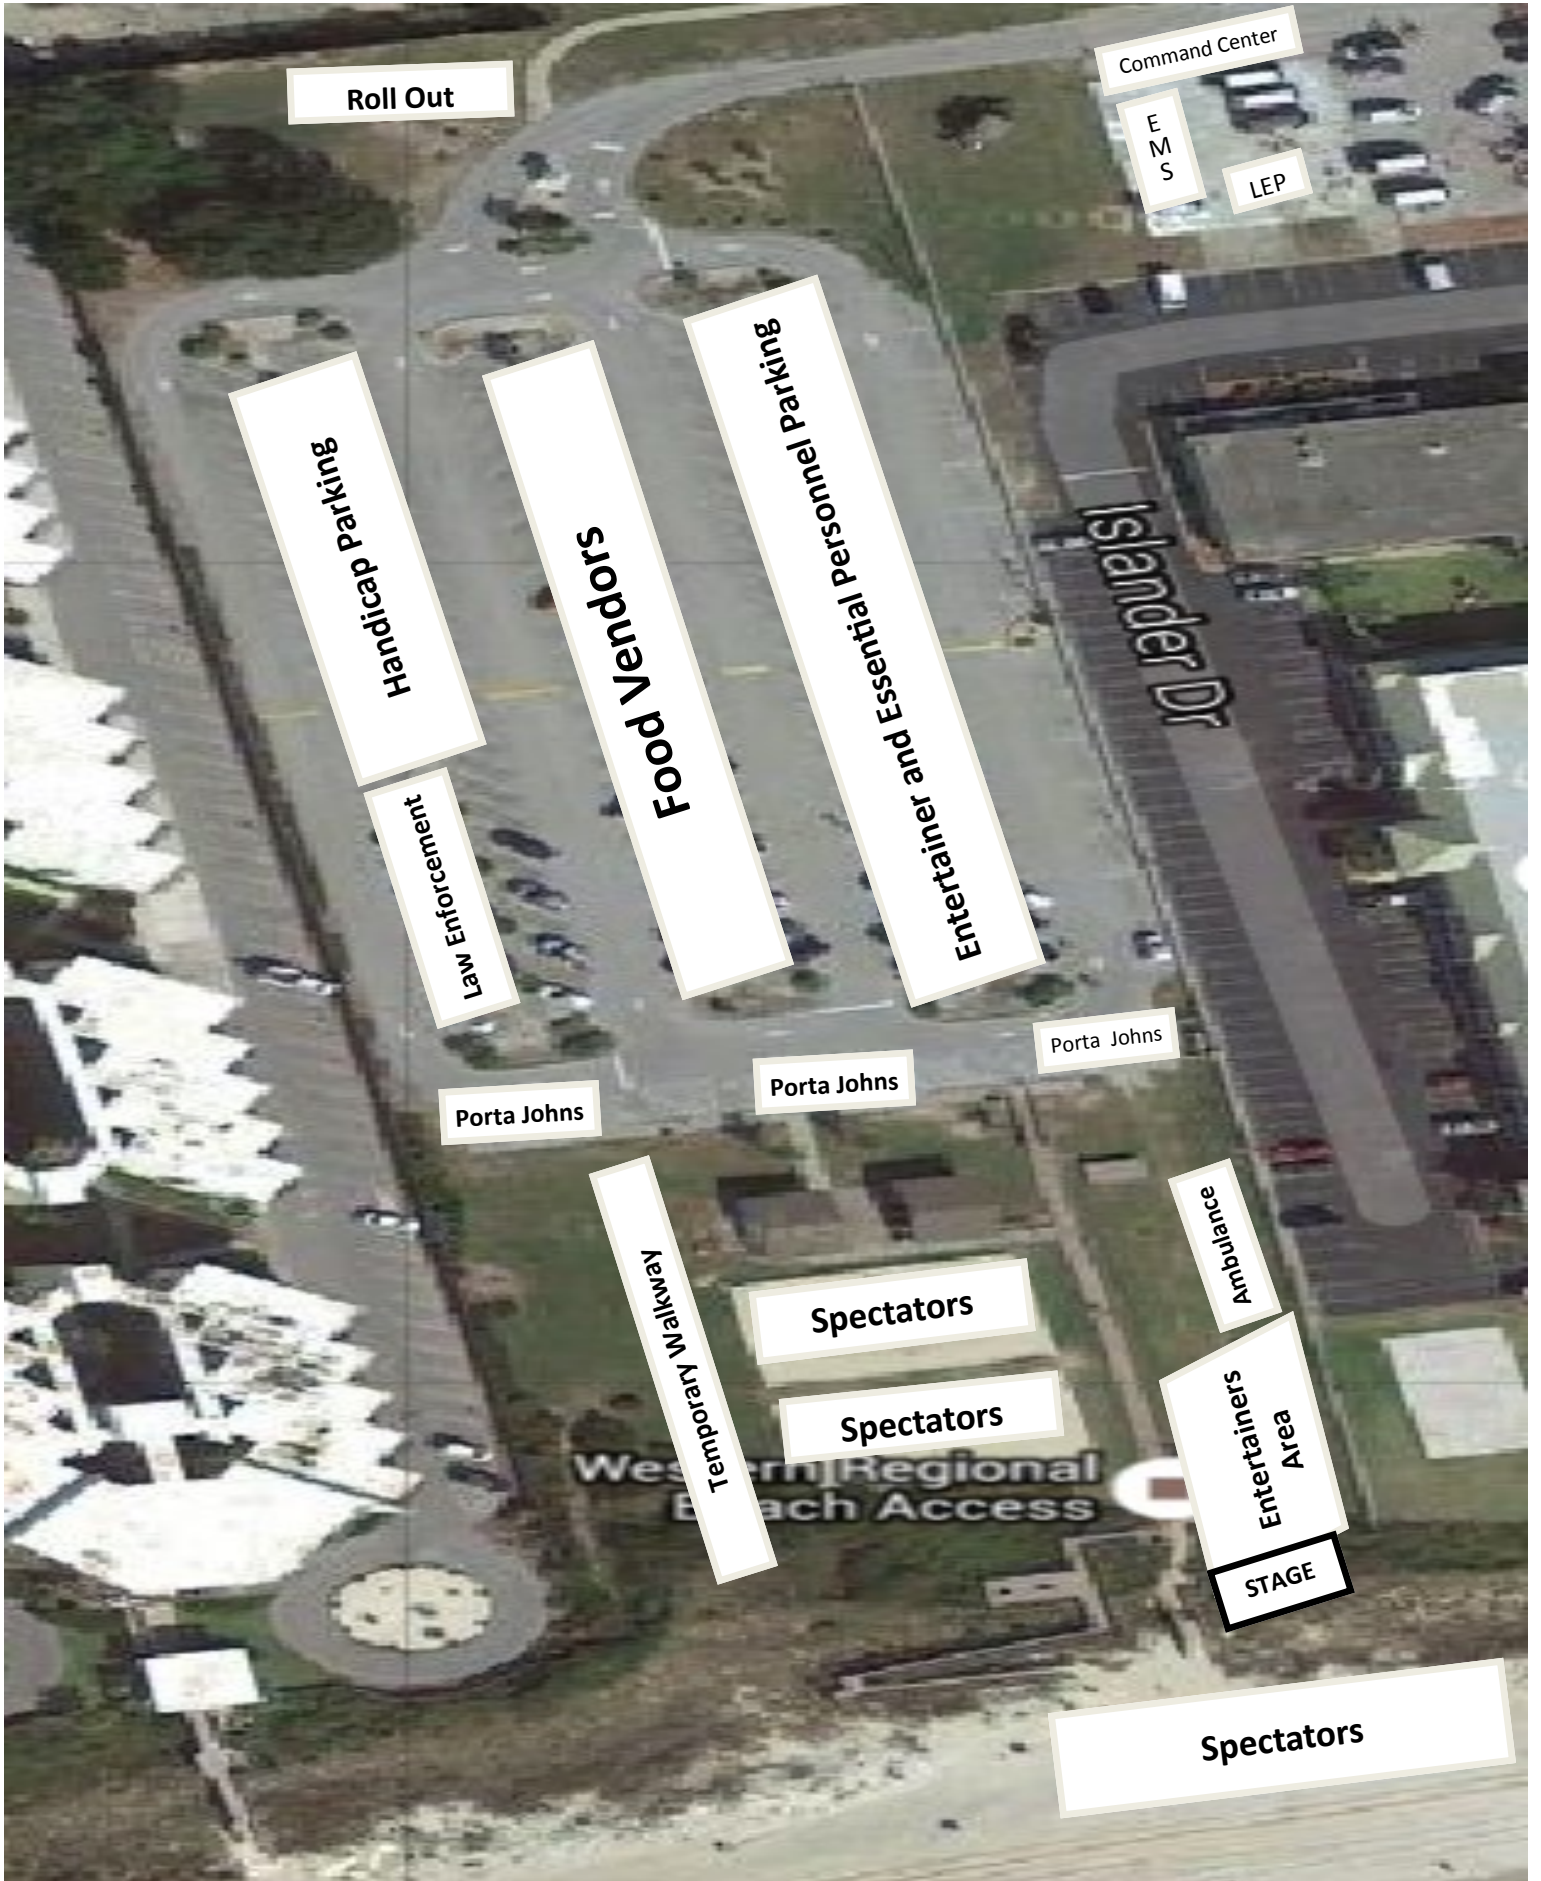

# Emerald Isle Beach Music Festival

Roll Out

Command Center

EMS

LEP

Handicap parking

Law Enforcement

Food Vendors

Entertainment and Essential Personnel Parking

Islander Dr

Porta Johns

Porta Johns

Porta Johns

Temporary Walkway

Spectators

Spectators

Ambulance

Entertainment Area

STAGE

Spectators

Western Regional Beach Access