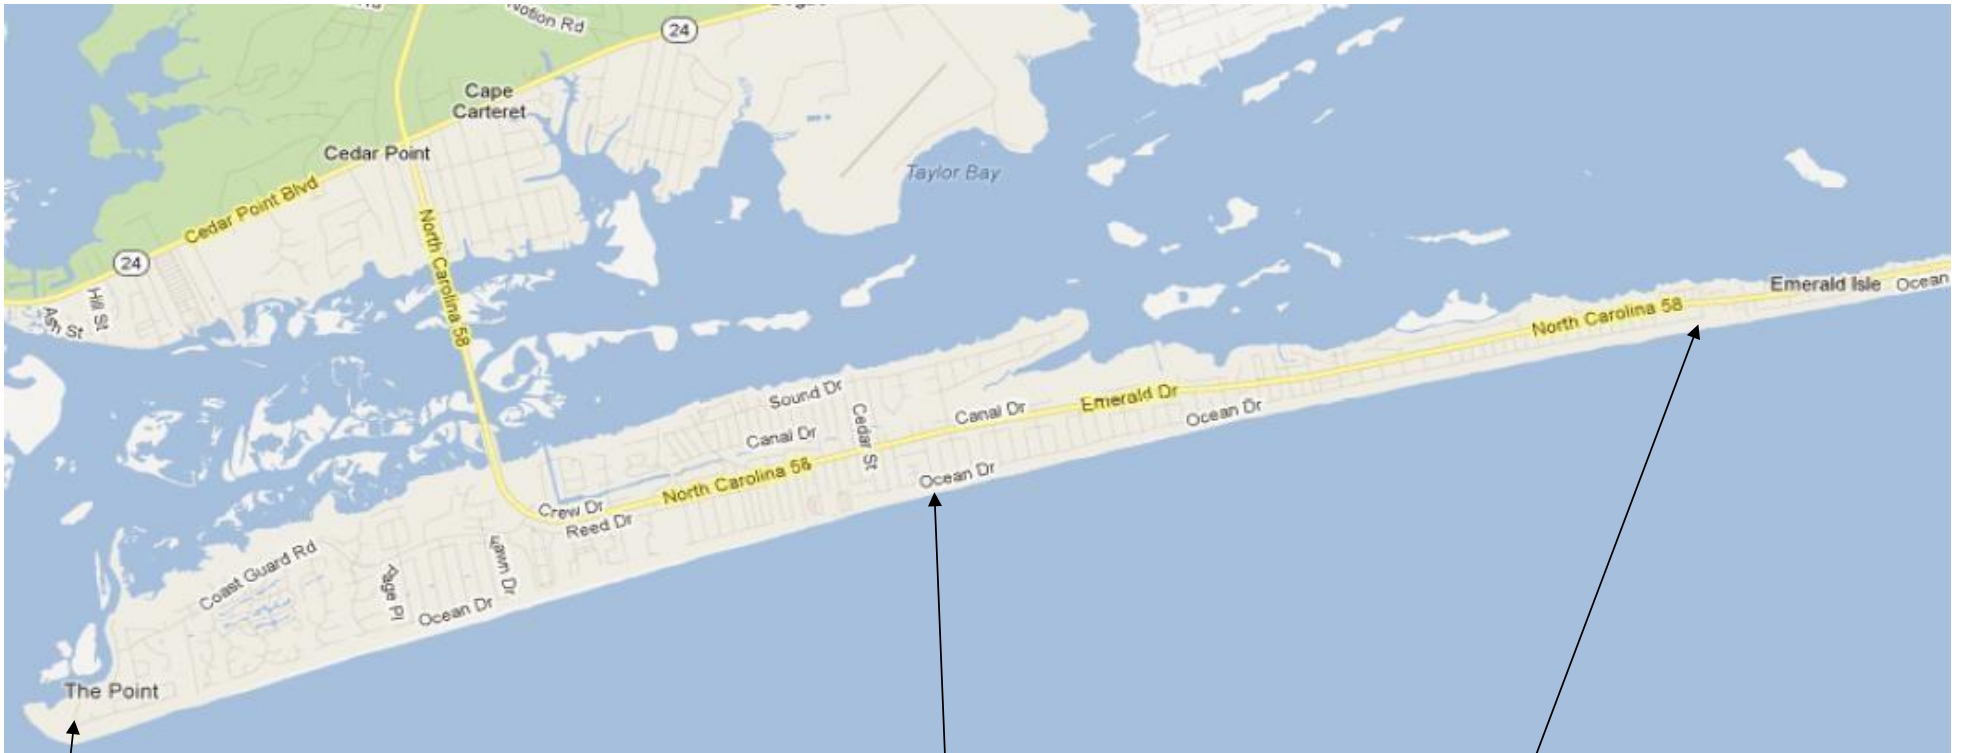

Town of Emerald Isle 2019 - 2020 Beach Driving Season Ramp Locations

The Point Ramp
(at terminus of Inlet Drive)

Black Skimmer Ramp
(near Mile Marker 19)

Ocean Dr "Dog-Leg" Ramp
(near Mile Marker 15)