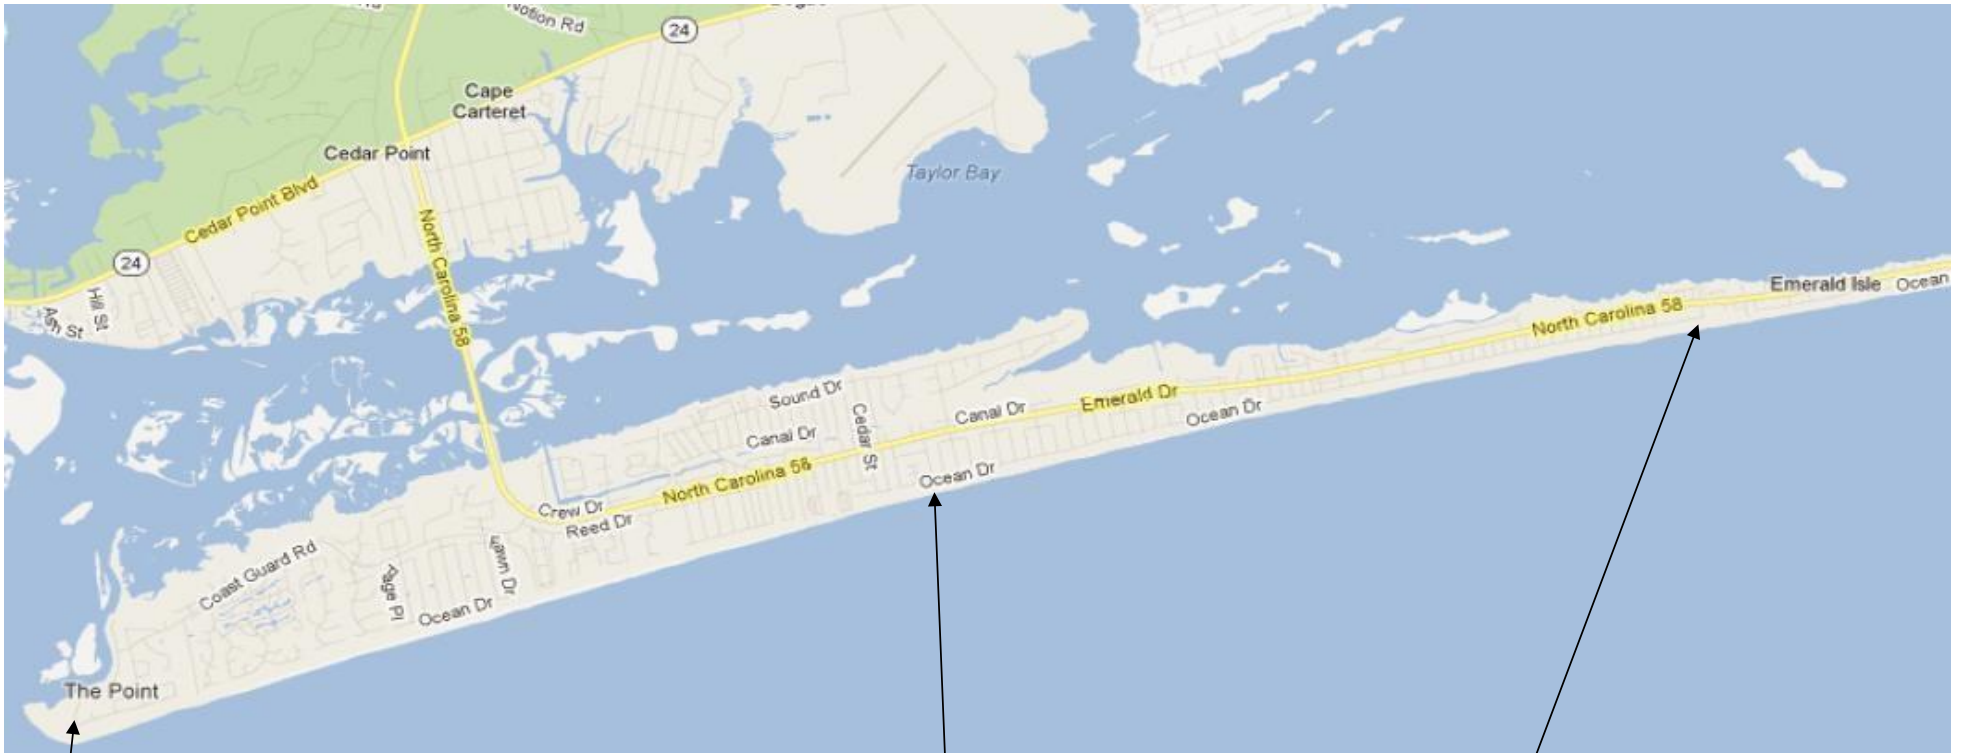

# Town of Emerald Isle

## 2018 - 2019 Beach Driving Season

### Ramp Locations

The Point Ramp  
(at terminus of Inlet Drive)

Black Skimmer Ramp  
(near Mile Marker 19)

Ocean Dr "Dog-Leg" Ramp  
(near Mile Marker 15)