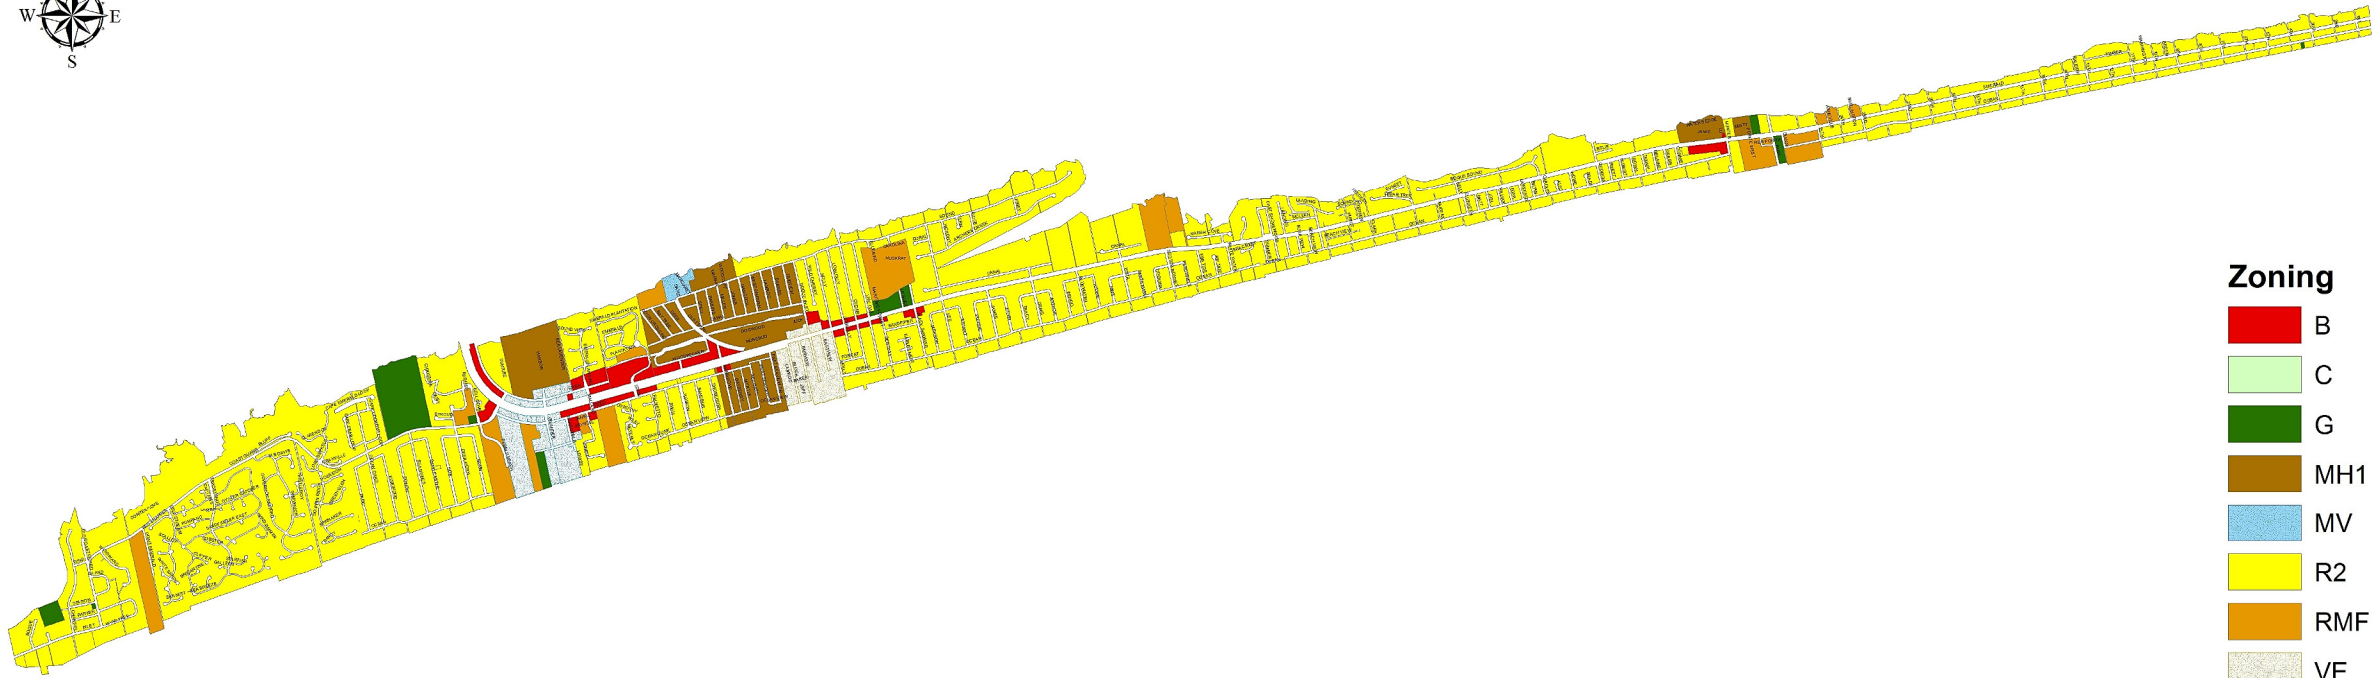

TOWN OF EMERALD ISLE OFFICIAL ZONING MAP

Zoning

	B
	C
	G
	MH1
	MV
	R2
	RMF
	VE
	VW

JANUARY 2016