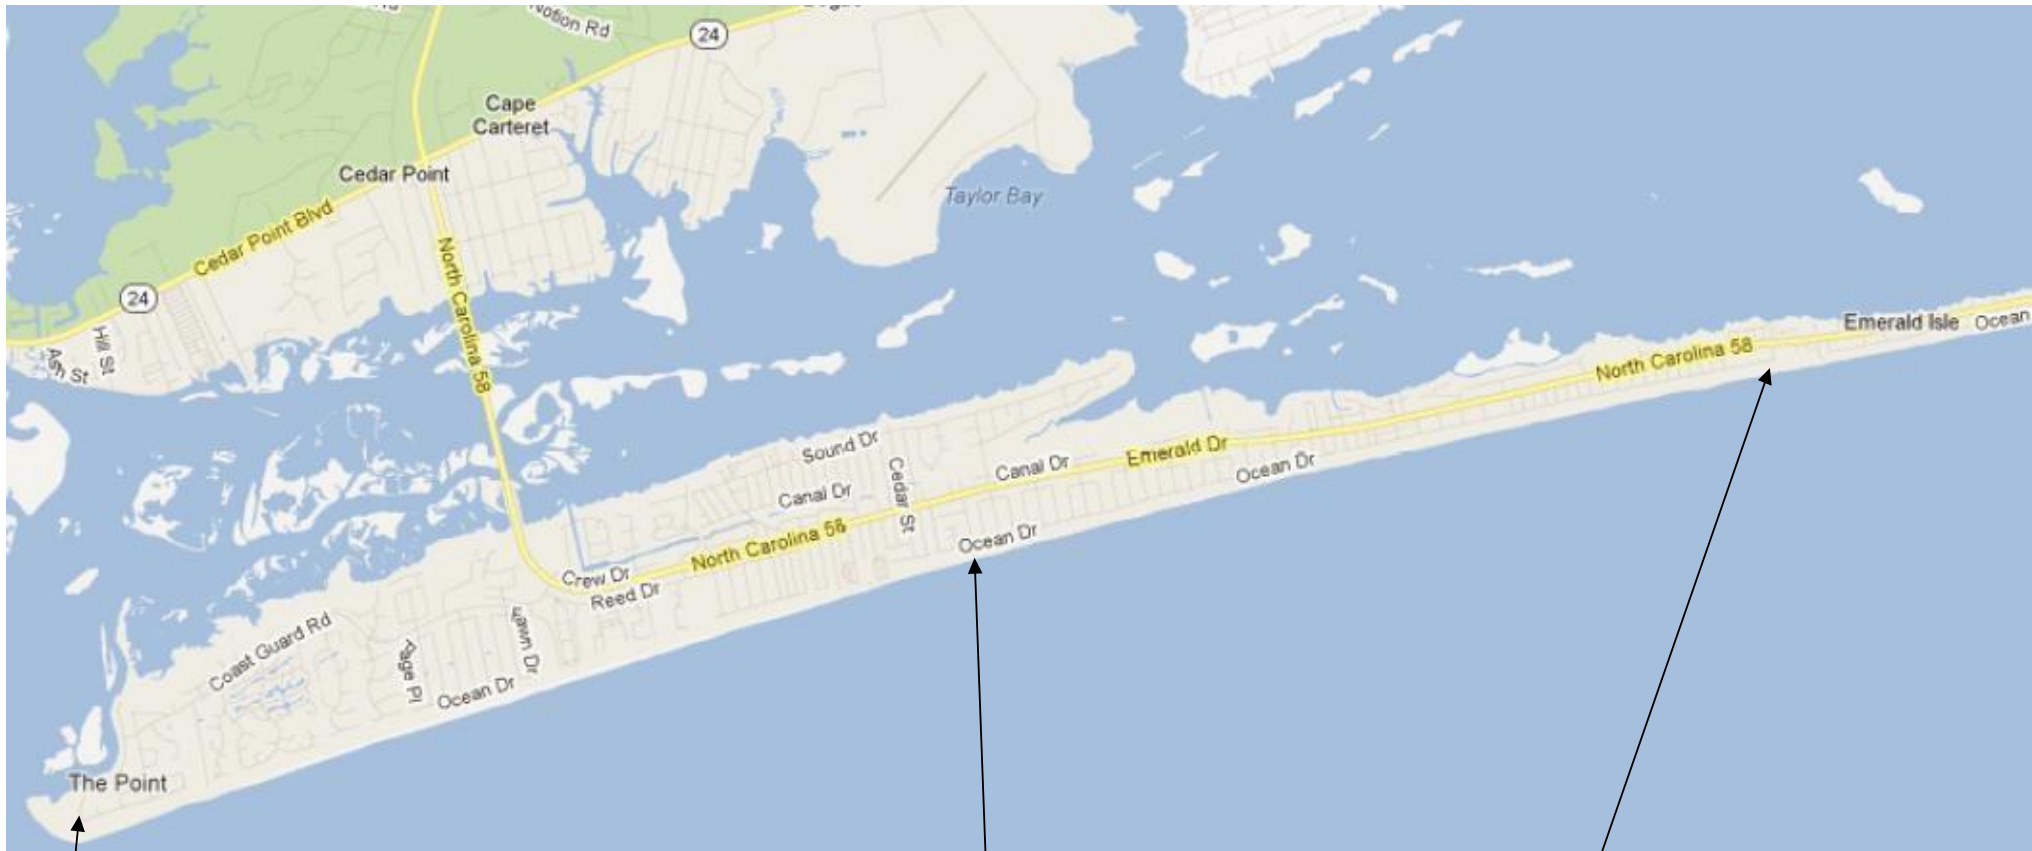

Town of Emerald Isle Beach Driving Season

Ramp Locations

The Point Ramp
(at terminus of Inlet Drive)

Black Skimmer Ramp
(near Mile Marker 19)

Ocean Dr "Dog-Leg" Ramp
(near Mile Marker 15)