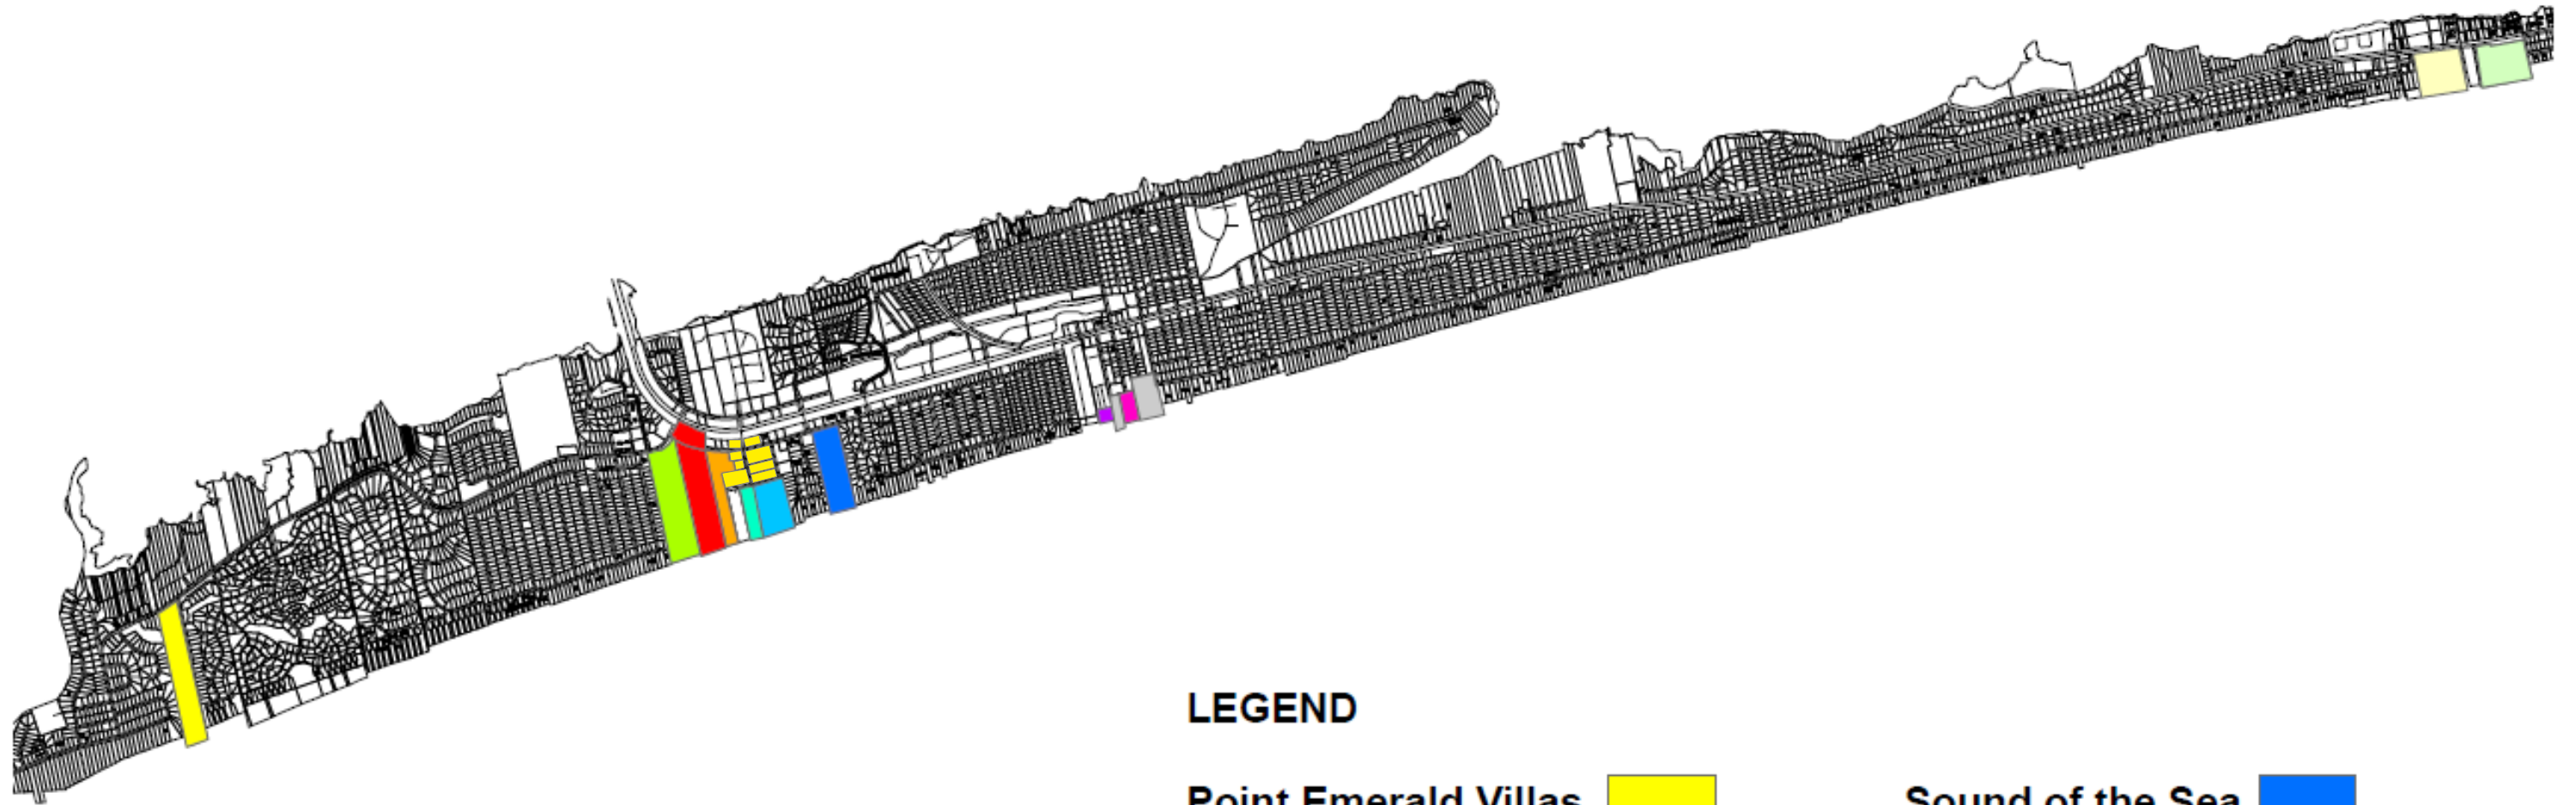

Map of Areas for Satellite Merchant Operation

LEGEND

Point Emerald Villas 

Pebble Beach Resort 

Holiday Trav-L Park 

Queens Court 

The Islander Suites 

Boardwalk RV Park 

Sound of the Sea 

Camp Ocean Forest 

Bogue Inlet Pier 

Beachfront East & West RV Park 

Pier Point/Pointe West 

Ocean Reef 

Islander Drive Properties 